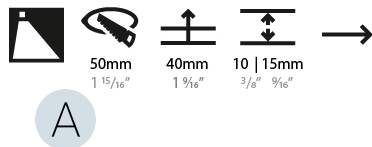

1. To build a product code in our configurator select the specify button on the base model # product page
2. To build a manual product code on this datasheet choose from the options listed below in blue font and add the suffix to the base model #

GENERAL

Series: Delight
Subseries: Delight Lollipop Round Wide
Brand: Prolicht
Division: Architectural
Mounting Type: Recessed
Mounting Location: Wall
Subcategory: Step Light

PHYSICAL

Shape: Round
Diameter (mm): 55
Diameter (in): 2 3/16
Depth (mm): 35
Depth (in): 1 3/8
Min. Recessing Depth (mm): 40
Min. Recessing Depth (in): 1 9/16
Light Distribution: Asymmetric
Weight (kg): 0.11
Weight (lbs): 0.25
Fixture Finish: SSR / BKV / CWI / CRY / HAB / UFT / ITA / RUA / FTG / MYG / LOD / PUS / FRO / FUP / KIA / POP / BLS / SPG / MEY / GOH / GUM / CHC / COM / ABZ / JAG / OBR / MOS / ROR
Fixture Material: Aluminum

ELECTRICAL

Lamp Type: LED (Zhaga Standard)
Input Wattage (W): 2.2
Total Output Wattage (W): 2
Dimming: 0-10V Dimming / Phase Dimming (120Vac Only)
Driver Included: No
Driver Location: Remote
Driver Type: Constant Current - 120 / 277Vac
Input Voltage (V): 120 - 277
Constant Current (MA): 700

LED

Number of LEDs: 1
Color Temperature (°K): 2700 / 3000 / 4000
Max. Delivered Lumen (lm): 150 / 160 / 170
CRI: >90 CRI
Lamp Life (hrs): 50000

OPTICAL

RATINGS AND CERTIFICATIONS

Certified By: Certified for North American Standards
IP rating: IP20